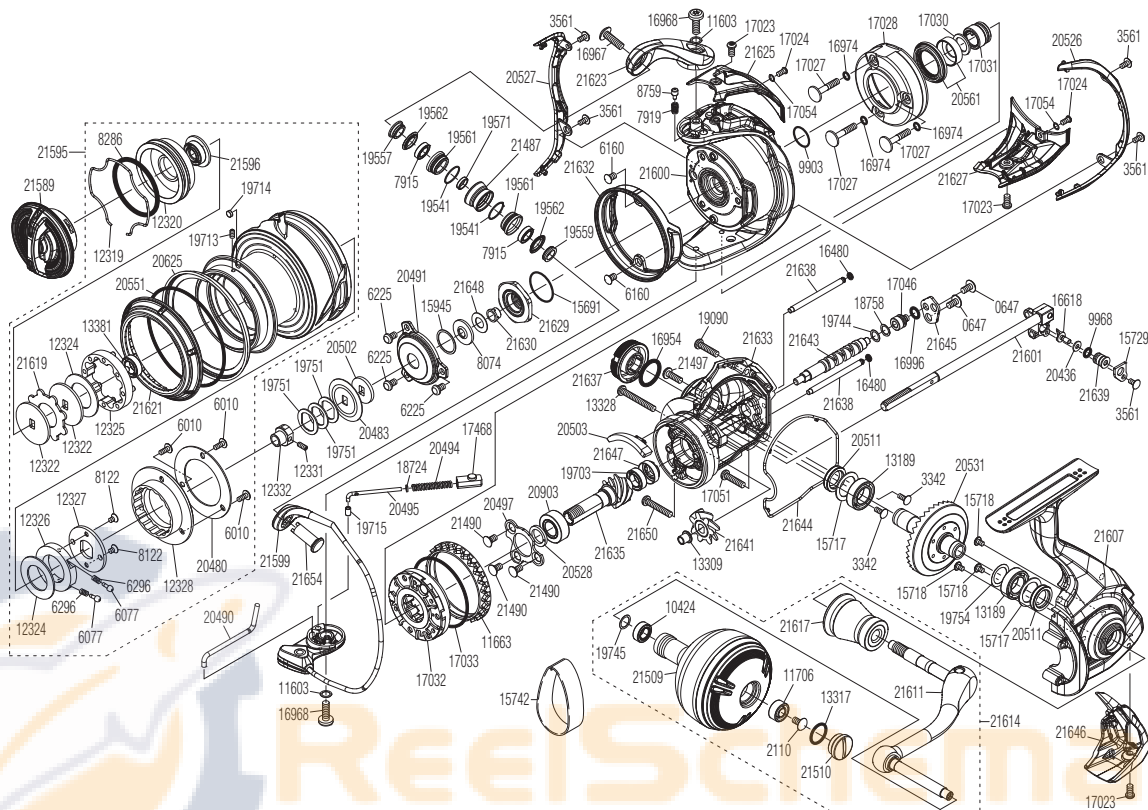

SHIMANO

TWIN POWER SA-RB

TP-SW6000XG

Please note that the number of adjusting washers may not always be the same as shown in the exploded views.

(51SF41M065X)

Please note that your actions take full responsibility when you take it apart.